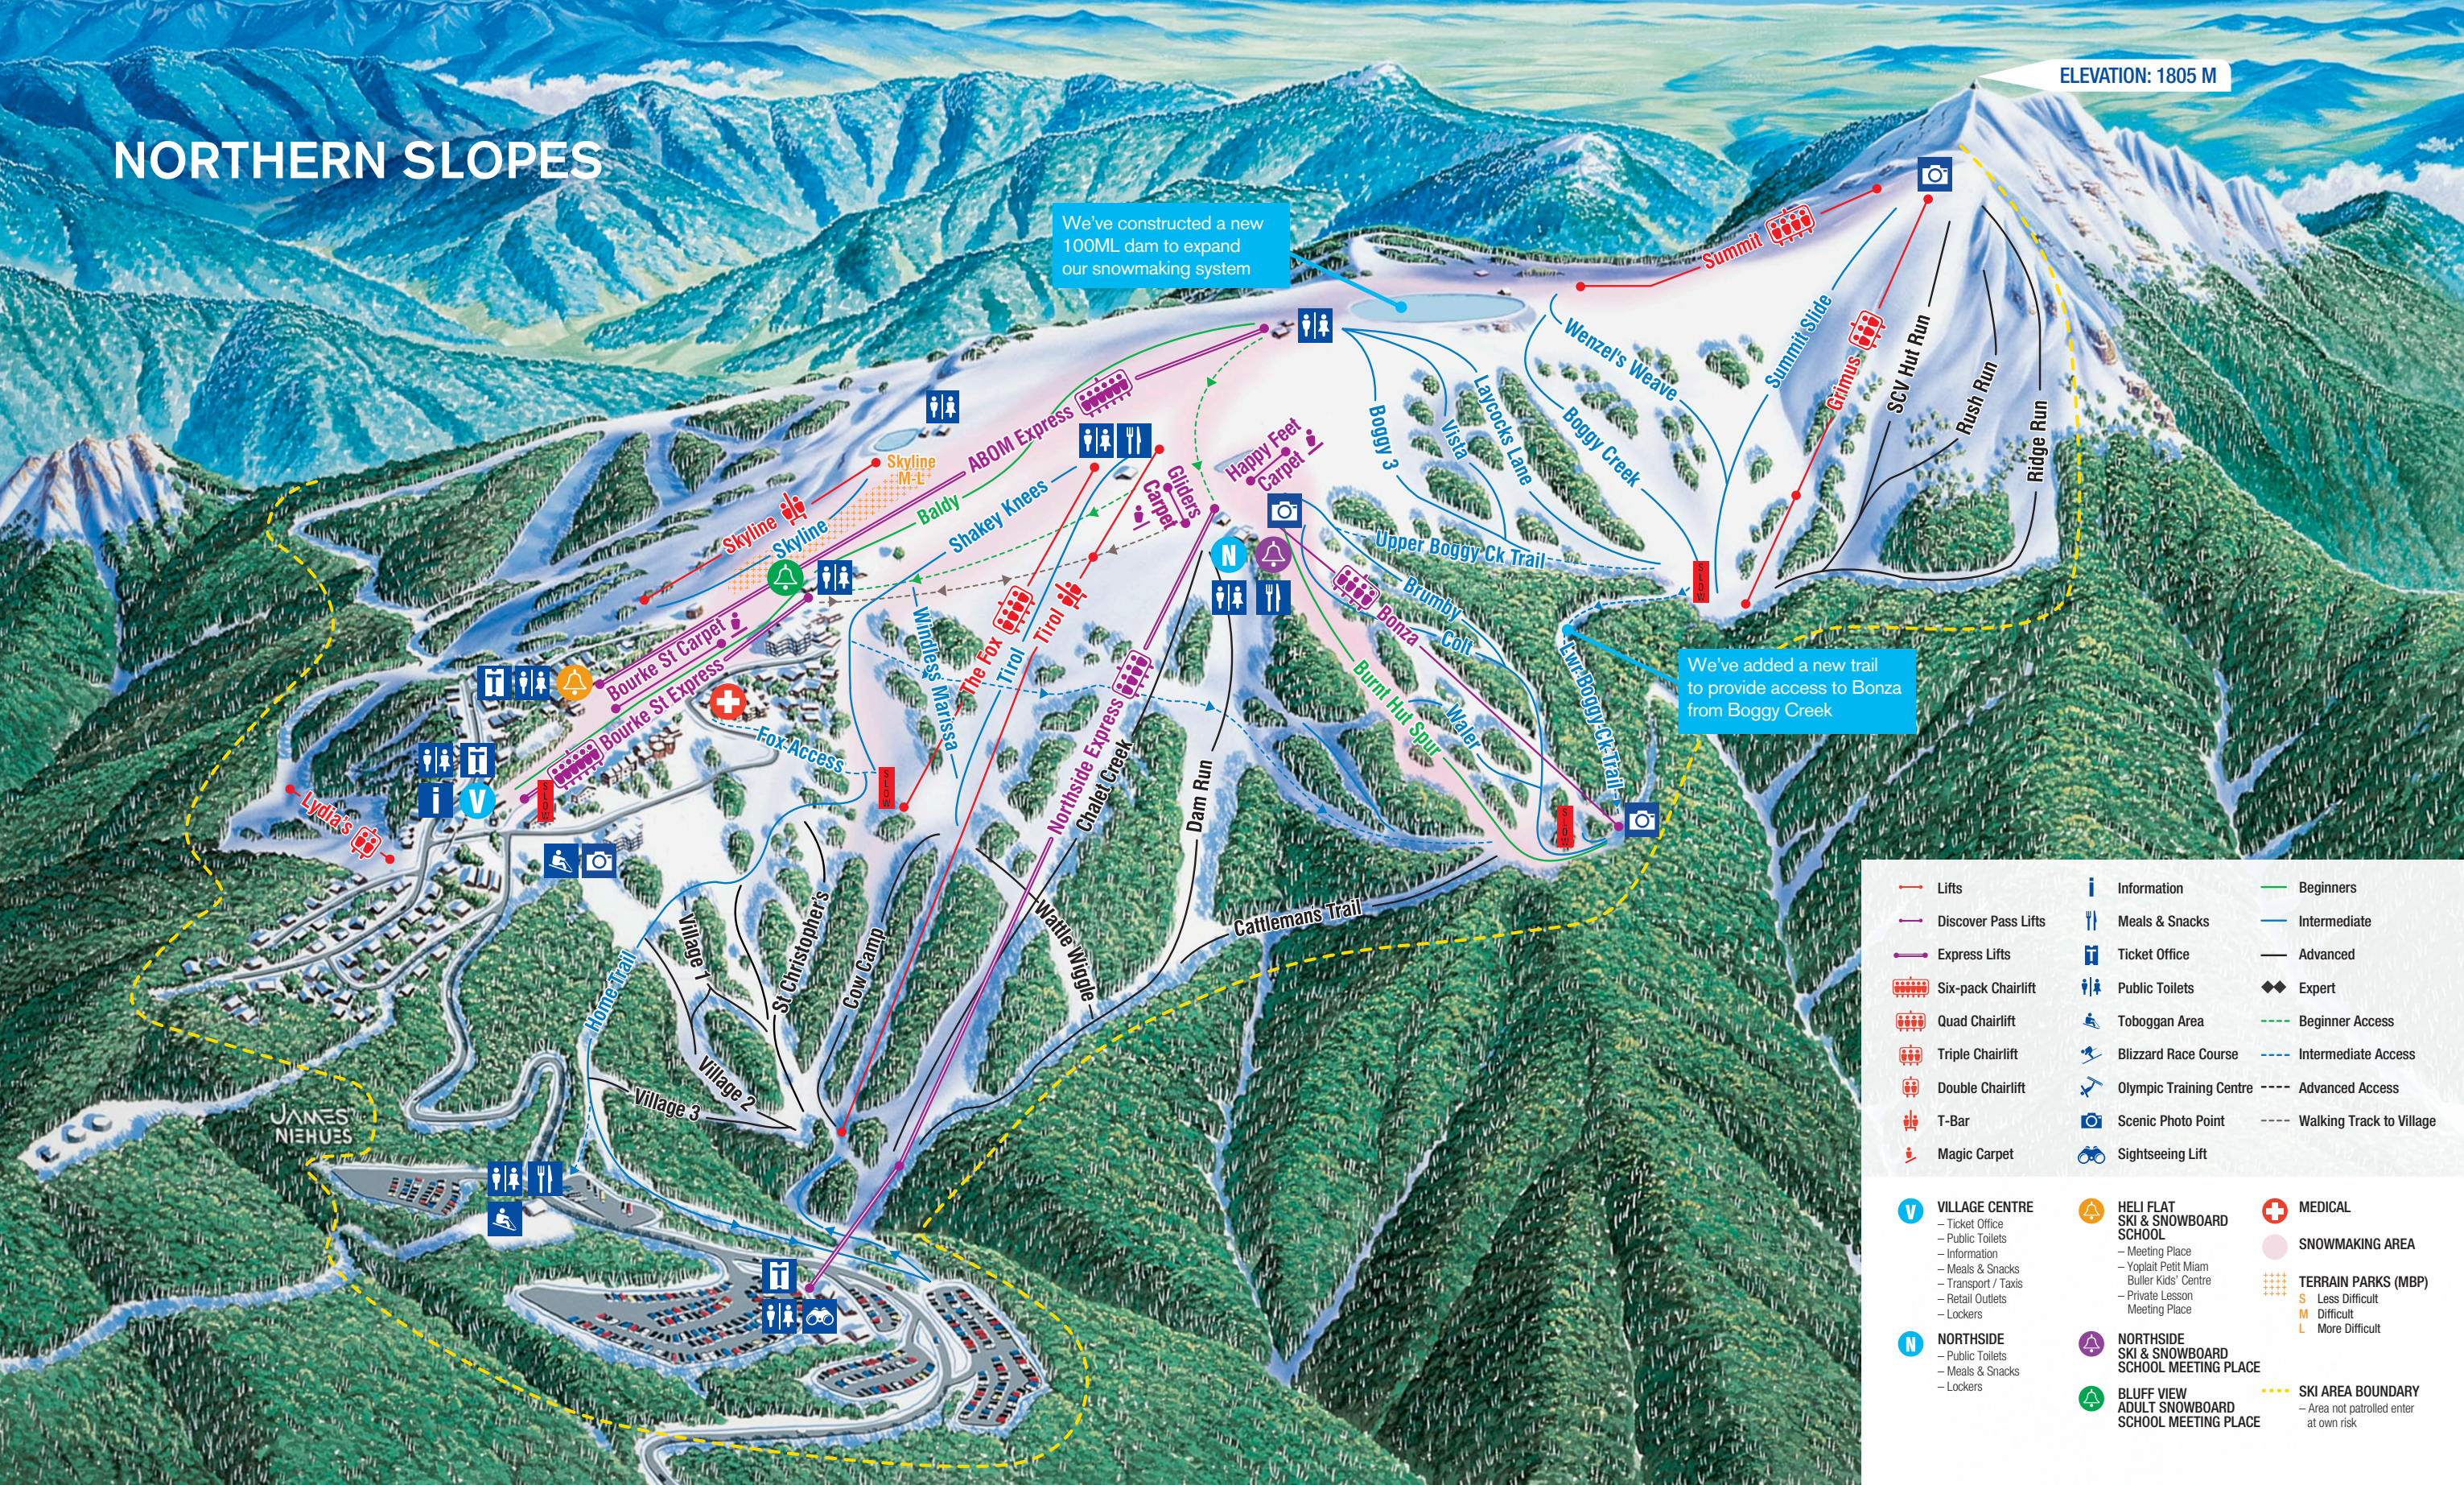

SOUTHERN SLOPES

NORTHERN SLOPES

We've constructed a new 100ML dam to expand our snowmaking system

We've added a new trail to provide access to Bonza from Boggy Creek

Lifts	Information	Beginners
Discover Pass Lifts	Meals & Snacks	Intermediate
Express Lifts	Ticket Office	Advanced
Six-pack Chairlift	Public Toilets	Expert
Quad Chairlift	Toboggan Area	Beginner Access
Triple Chairlift	Blizzard Race Course	Intermediate Access
Double Chairlift	Olympic Training Centre	Advanced Access
T-Bar	Scenic Photo Point	Walking Track to Village
Magic Carpet	Sightseeing Lift	

VILLAGE CENTRE - Ticket Office - Public Toilets - Information - Meals & Snacks - Transport / Taxis - Retail Outlets - Lockers	HELI FLAT SKI & SNOWBOARD SCHOOL - Meeting Place - Yoplait Petit Miam - Buller Kids' Centre - Private Lesson Meeting Place	MEDICAL
NORTHSIDE - Public Toilets - Meals & Snacks - Lockers	NORTHSIDE SKI & SNOWBOARD SCHOOL MEETING PLACE	SNOWMAKING AREA
BLUFF VIEW ADULT SNOWBOARD SCHOOL MEETING PLACE	TERRAIN PARKS (MBP) S Less Difficult M Difficult L More Difficult	SKI AREA BOUNDARY - Area not patrolled enter at own risk