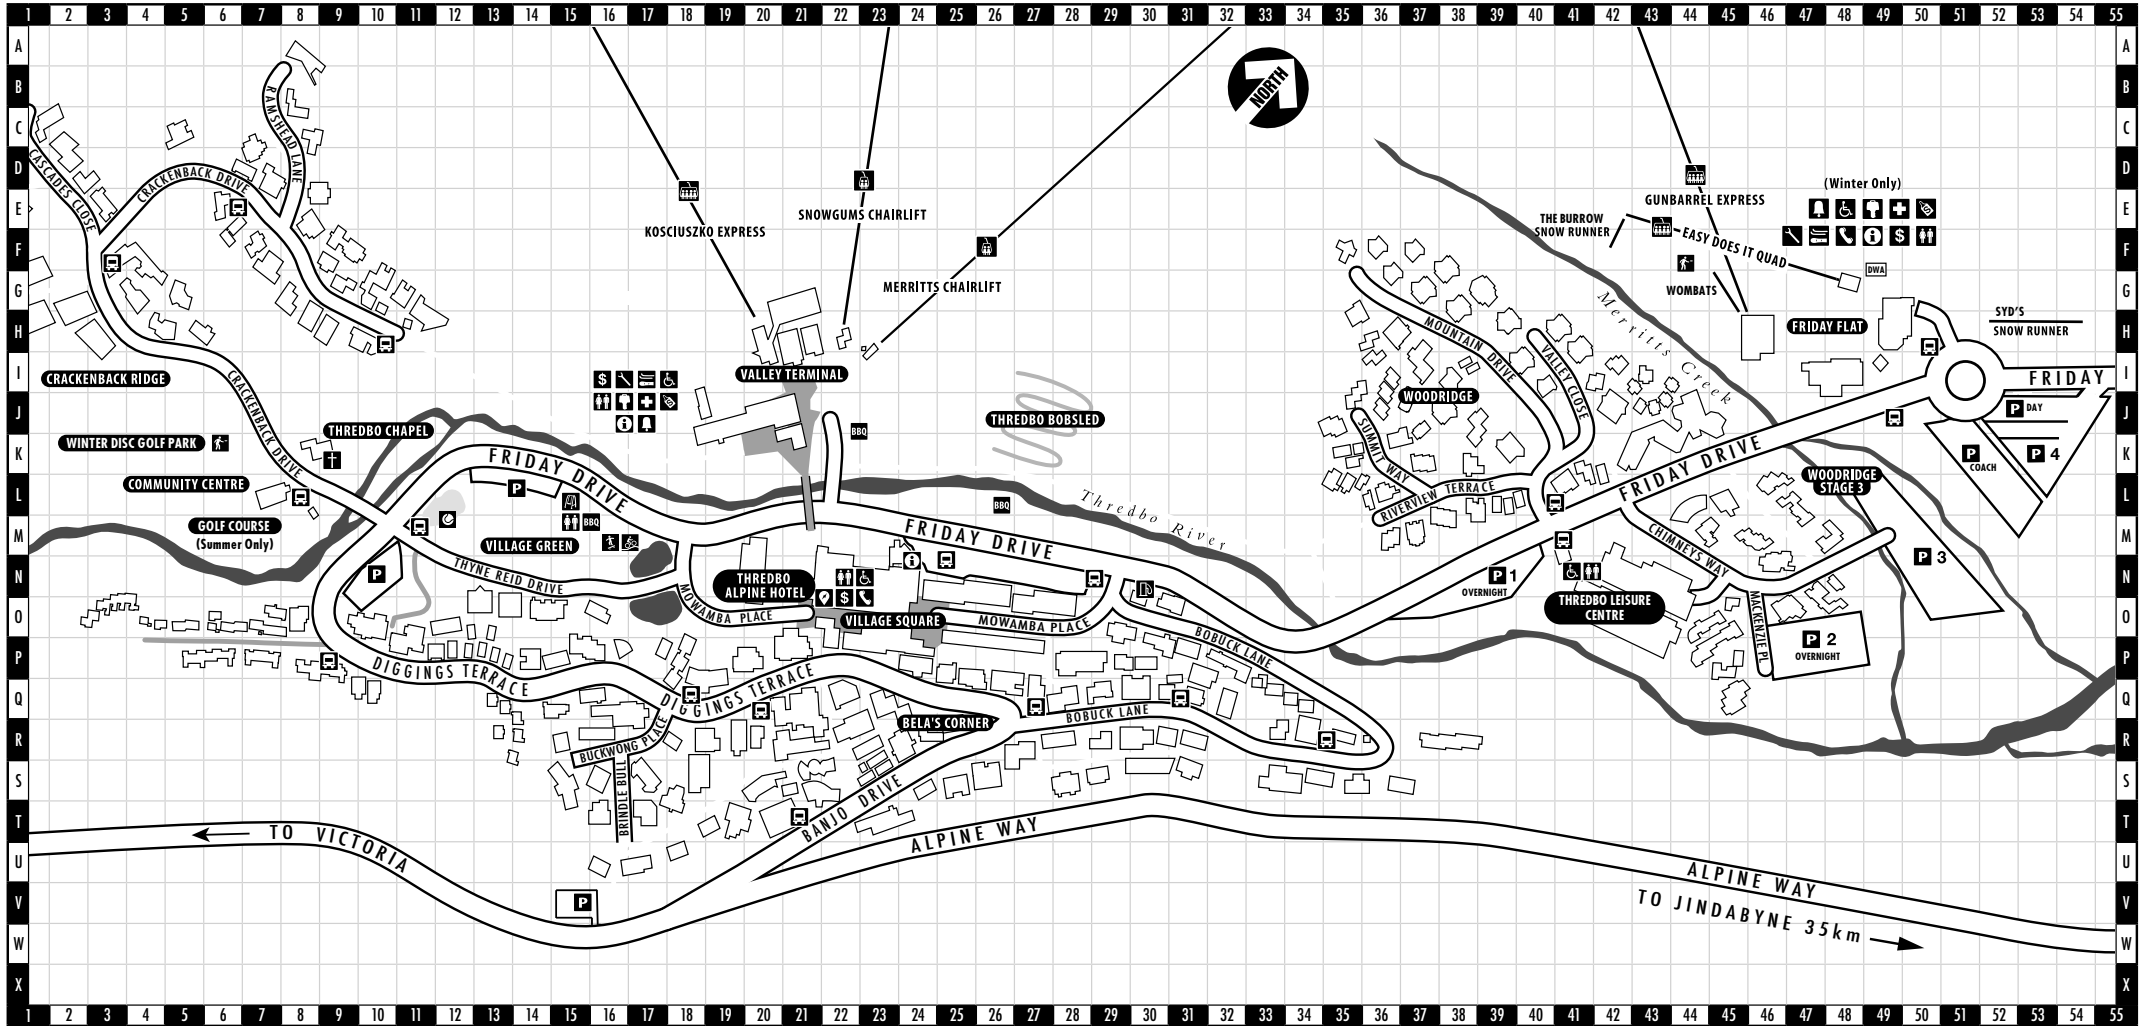

VILLAGE GUIDE

year round reservations 1300 020 589

Information	Service Station	Toilets	ATM	Snow Sports School	Courtesy Tools	Ski Patrol	Ski & Board Rental	Parking	Lockers	Shuttle Bus Stop	Disabled Toilets	Guest Services	Public Phone	BBQ	Play Ground	Tennis Courts	Pump Track	Skate Park	Disc Golf Course	Tesla Charge Station

Information presented is correct at the time of printing, May 2019. However, Kosciuszko Thredbo Pty Ltd ABN 95 000 139 015 reserves the right to change at anytime without notice, specifications of activities, times, prices or any other information set out in this guide without incurring obligation.
Kosciuszko Thredbo Pty Ltd, PO Box 92, Thredbo NSW 2625. Tel (02) 6459 4100 Fax (02) 6459 4101. Thredbo is in the Kosciuszko National Park.