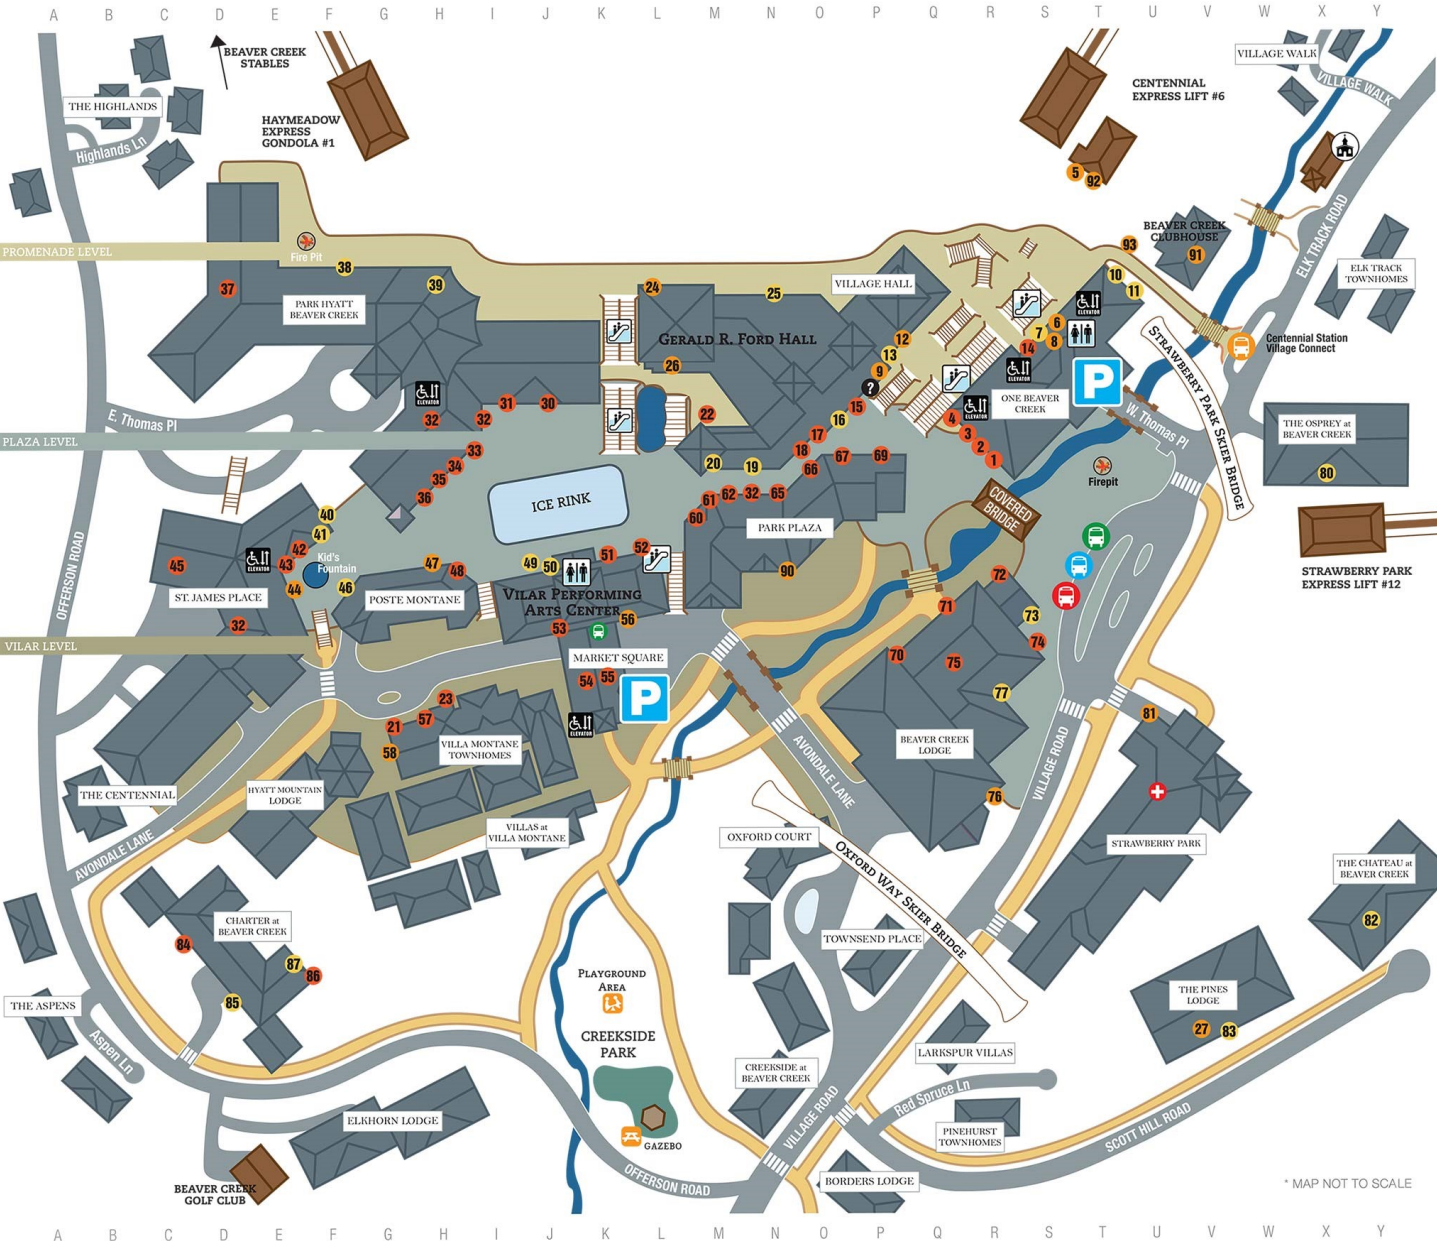

Beaver Creek® VILLAGE MAP

BEAVER CREEK PLAZA LEGEND

EAT

8100 Mountainside Bar & Grill	F5	38	Powder 8 Kitchen & Tap	N5	25
Beaver Creek Chophouse	U5	11	Revolution	R12	77
Black Diamond Bistro	D18	85	Rimini	O7	16
Blue Moose Pizza	F10	46	Splendido at the Chateau	Y16	82
C Bar	T5	10	Starbucks	S6	7
Coyote Cafe	P6	13	The CAFÉ	H5	39
Dusty Boot Roadhouse	F9	40	The Met Kitchen	F9	41
Golden Eagle Inn	N8	19	The Terrace	E17	87
Grouse Mountain Grill	V18	83	Toscanini	J10	50
Hooked	L8	20	Toscanini Umbrella Bar	J10	49
Osprey Fireside Grill	X8	80	Trax Grab & Go	S11	73

STAY

The Aspens	A18	Oxford Court	M15
Beaver Creek Lodge	Q13	Park Hyatt Beaver Creek Resort and Spa	G5
Borders Lodge	P21	Park Plaza	N9
The Centennial	B14	The Pines Lodge	V18
Charter at Beaver Creek	E17	Pinehurst Townhomes	R20
The Chateau at Beaver Creek	Y16	Poste Montane	G11
Creekside at Beaver Creek	N19	St. James Place	C13
Elkhorn Lodge	G20	Strawberry Park	U15
Elk Track Townhomes	Y5	Townsend Place	N17
The Highlands	B2	Villa Montane Townhomes	I13
Hyatt Residence Club	E14	Village Hall	P5
Larkspur Villas	Q19	Village Walk	X1
Market Square	K12	The Villas at Villa Montane	J15
One Beaver Creek	R7		
The Osprey at Beaver Creek	X7		

BC Guest Service Center/Lost & Found S6 Beaver Creek Chapel X3

Strawberry Park Medical Center V13 (Winter Only)

* MAP NOT TO SCALE