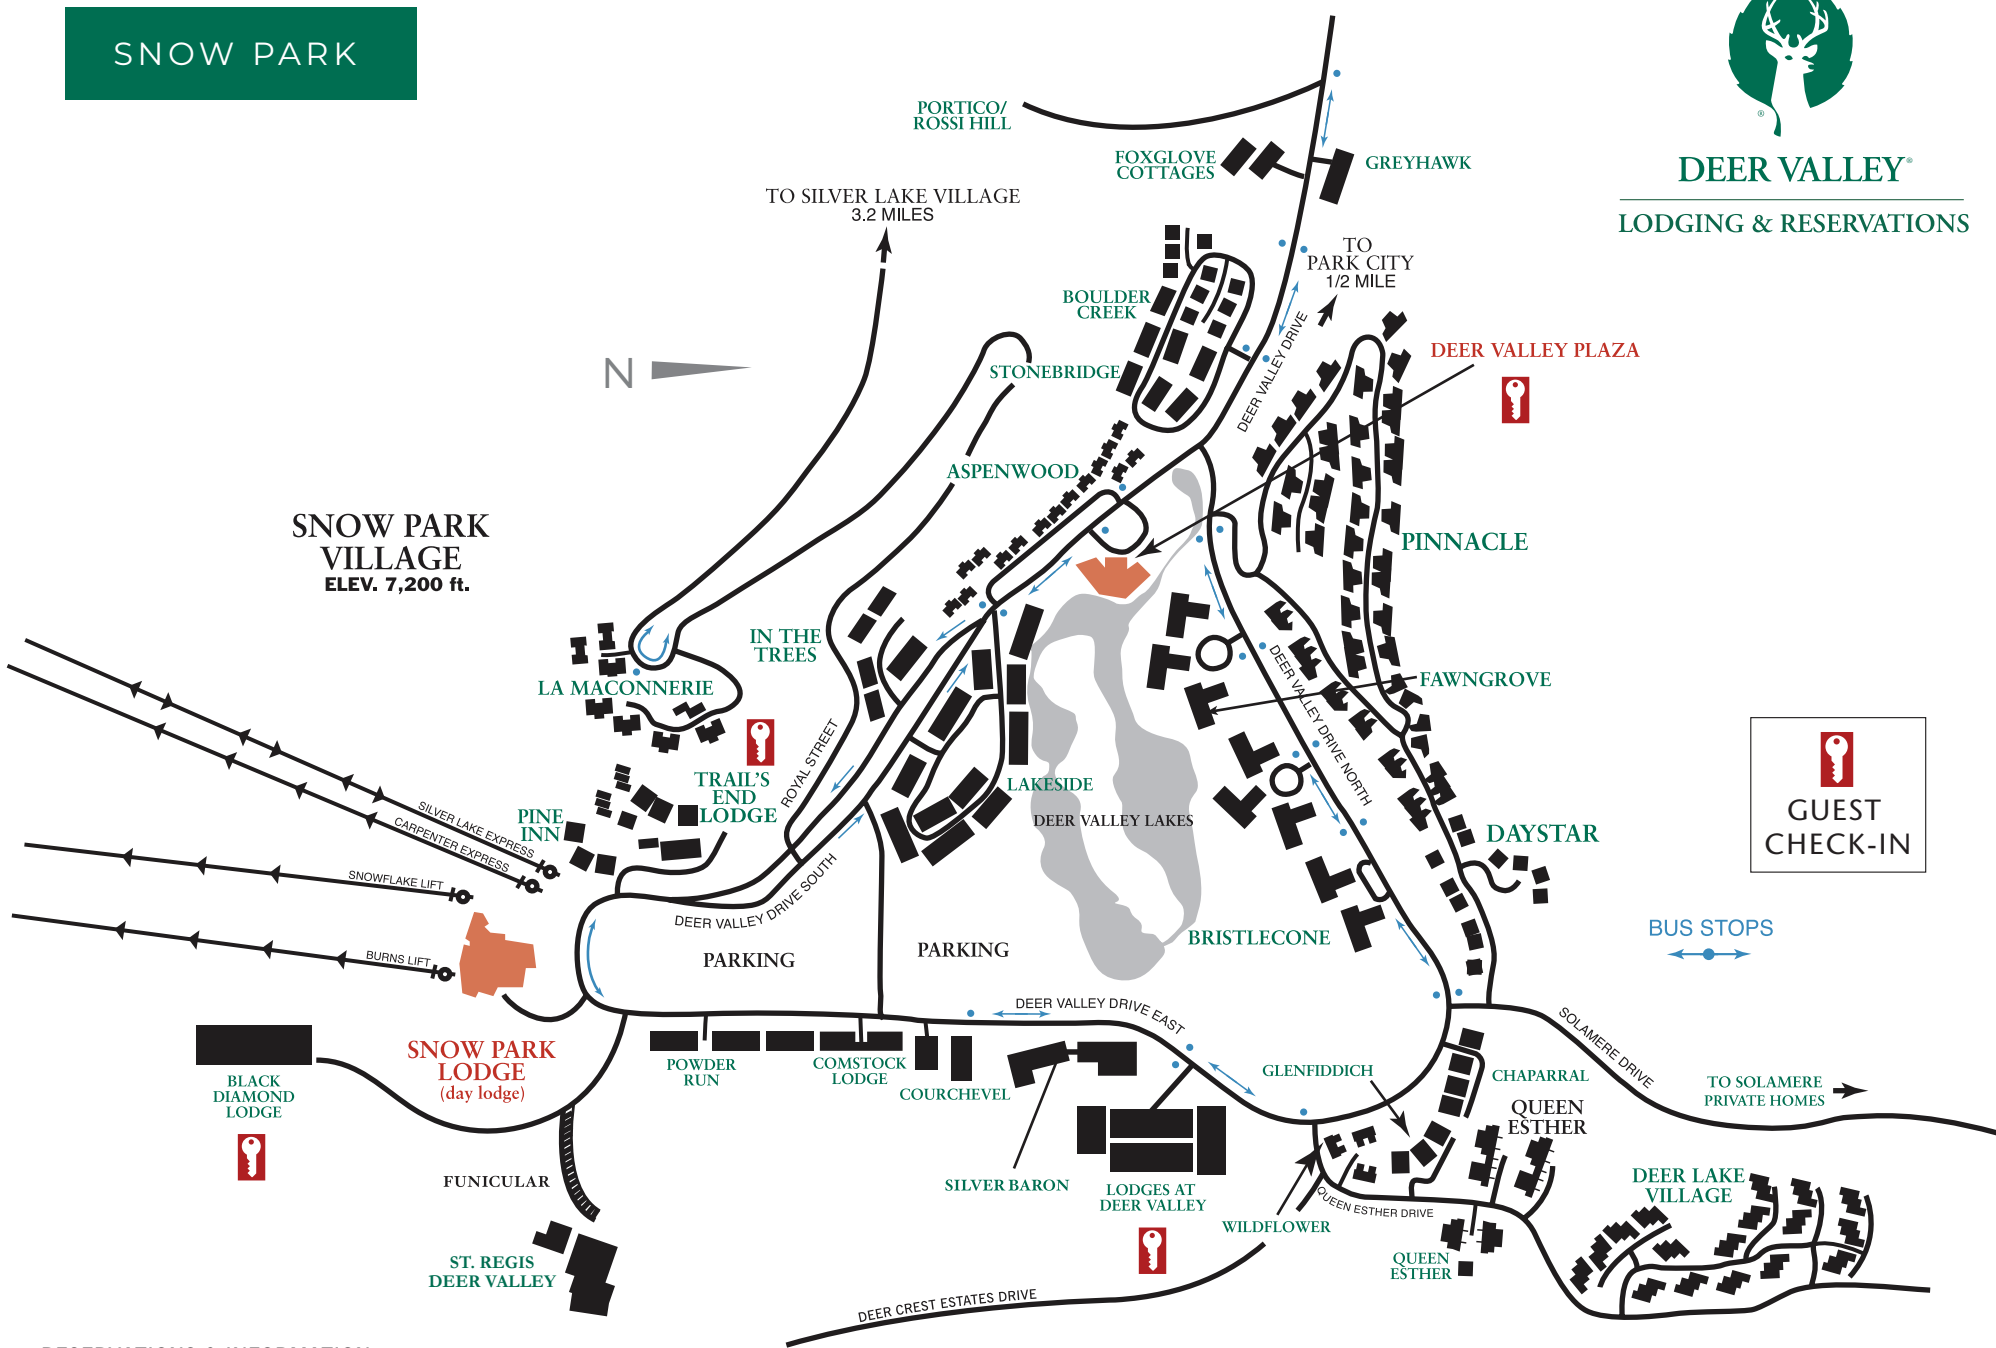

SNOW PARK

DEER VALLEY® LODGING & RESERVATIONS

RESERVATIONS & INFORMATION
800-558-3337 • 435-649-1000
deervalley.com