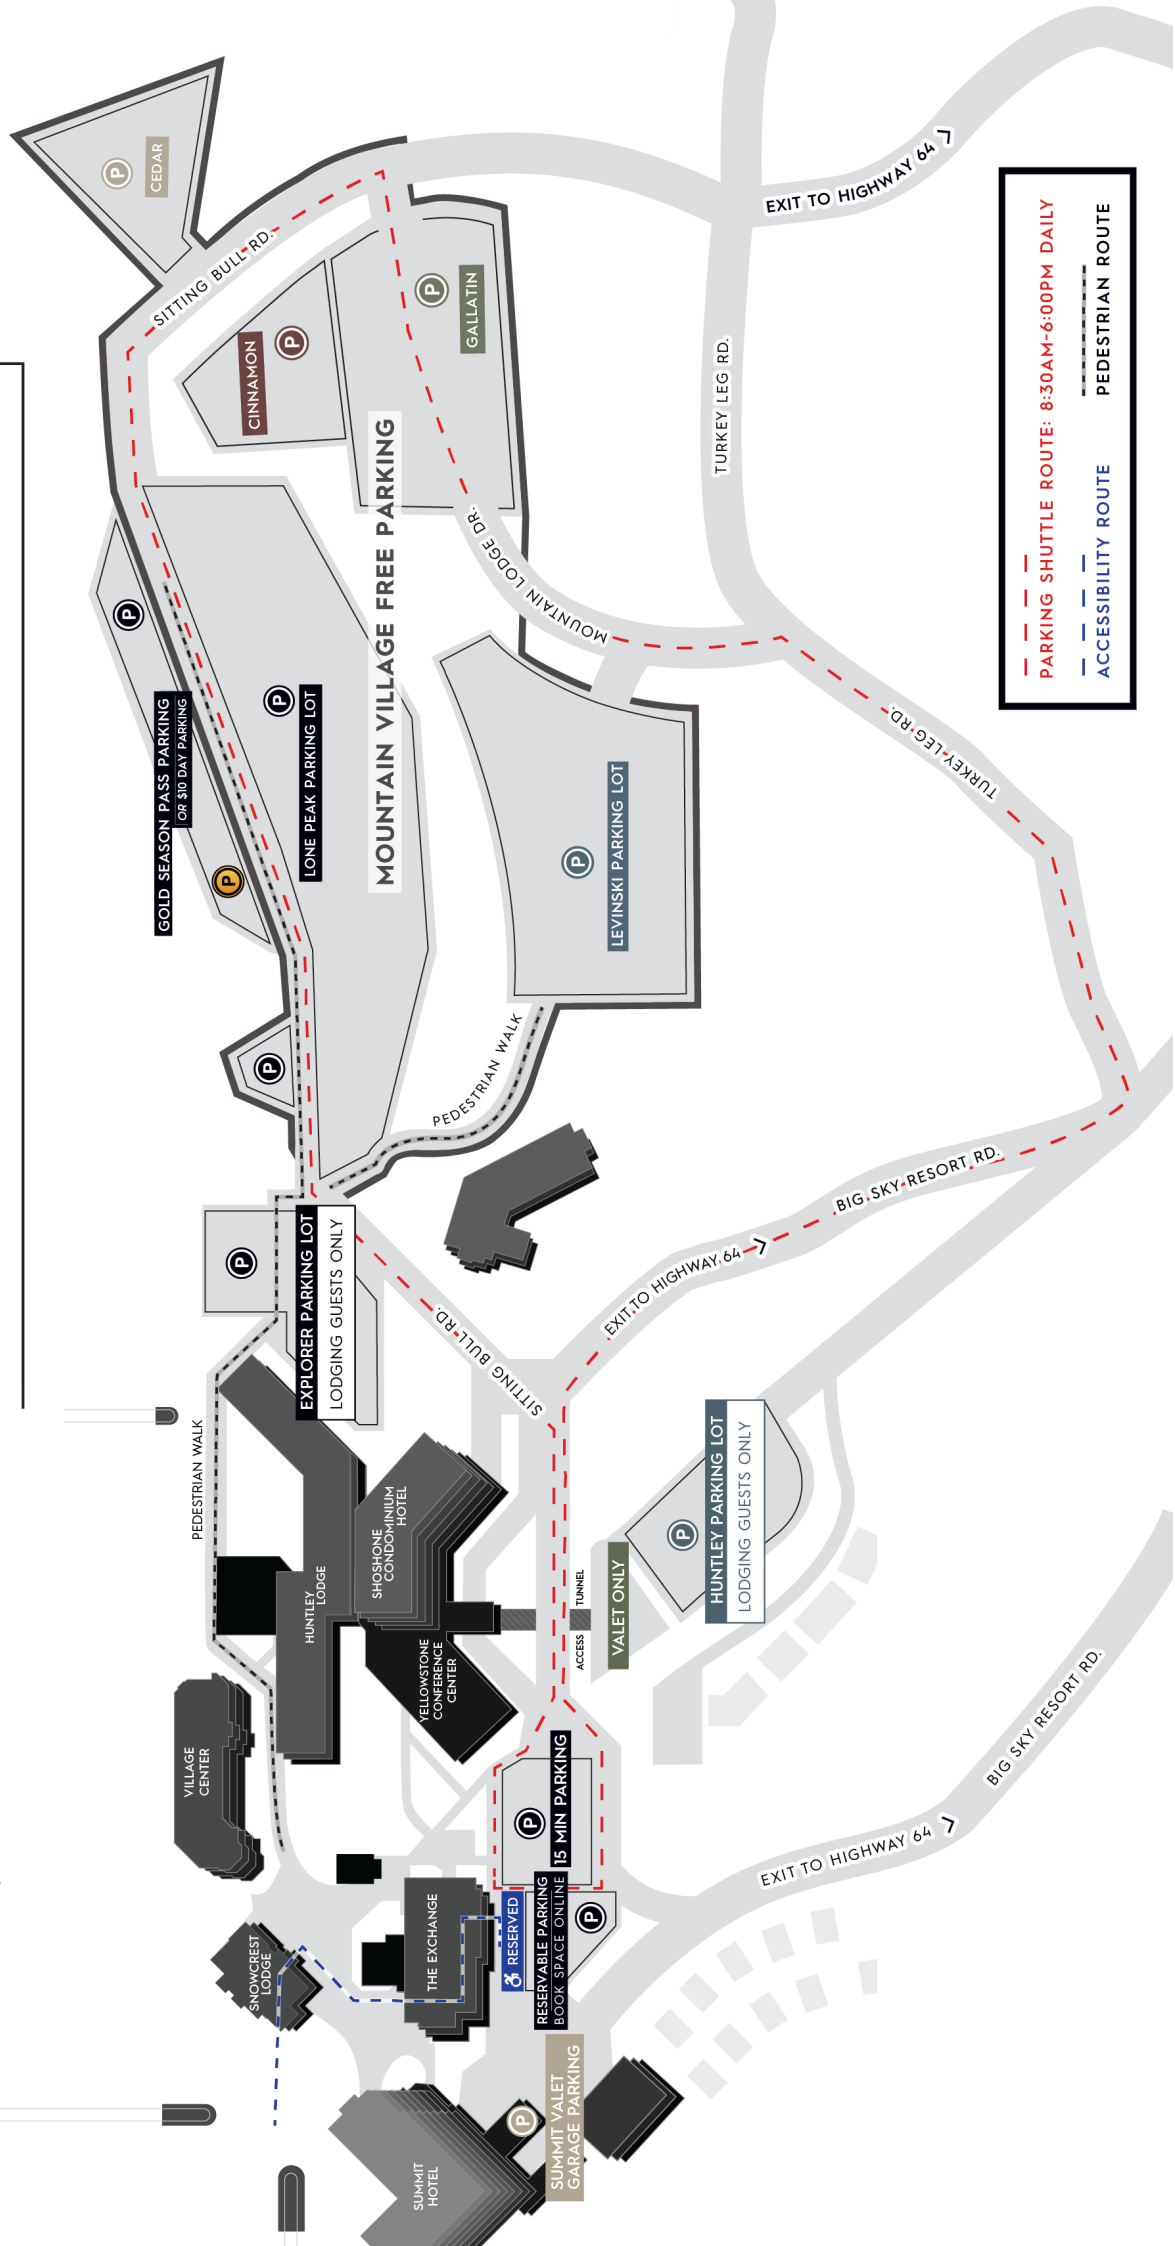

BIG SKY RESORT PARKING GUIDE

	PARKING SHUTTLE ROUTE: 8:30AM-6:00PM DAILY
	ACCESSIBILITY ROUTE
	PEDESTRIAN ROUTE